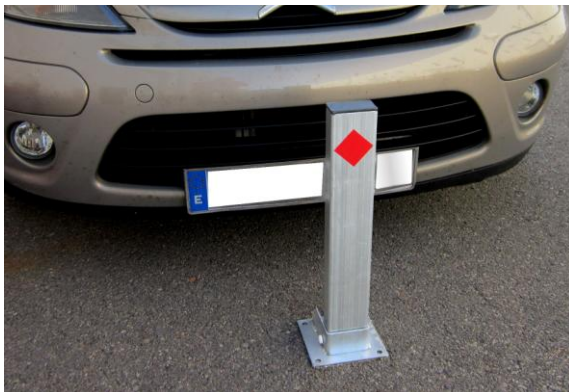

**ITEM REFERENCE:** 200-0028

**COMMERCIAL NAME:** LOW FOLDABLE PARKING POST

**KIT CONTENT:**

- 1 Barrier (Padlock, bolts and plugs included)
- 1 Reflective sticker

**SIZES AND COLOUR: 510x40x80mm**

- Height: Barrier up 510 mm / down 50 mm
- Width: 40 mm (base 150 mm)
- Thickness: 80 mm (base 150 mm)
- Colour: Silver grey
- Finishing: Galvanized

**DESCRIPTION:**

Cheap parking post barrier. Galvanized finishing. 4 fixing points for its installation. Easy and efficient closure with padlock. We can use it indoor as outdoor. We recommend installing it at 1 meter within the parking space to avoid impacts with other vehicles while parking. This parking barrier has an excellent quality/price relation.