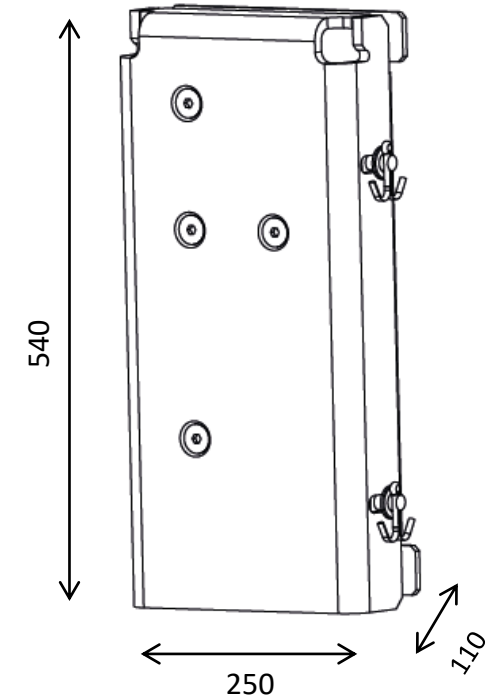

Protector de muelle de acero
Loading dock guard in steel

Referencia (Reference)	Material (material)	Medidas (Size)	Peso (Weight)	Fijaciones (Fixings)
500-0005	Acero galvanizado Galvanized Steel	250 x 540 x 110	ND	ND